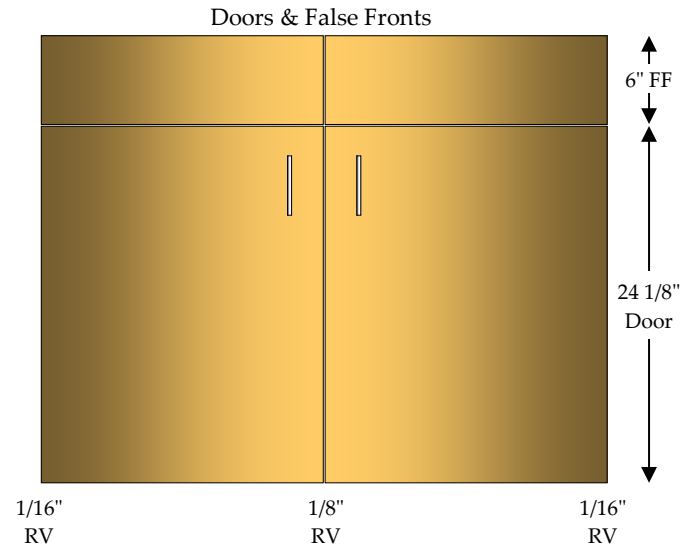

Base Sink 2 False Front Apron

1 - 7" Apron (Box material unless otherwise specified)

Specify Single Door Cabinets as **HL** or **HR**

Doors, Drawer Fronts & Hardware Not Included In Catalog Price

BS2FF/Apron