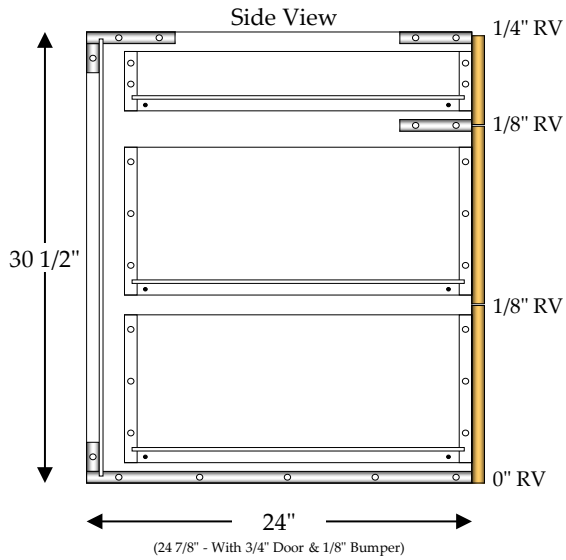

BTD/RO

Base 2 Top Drawer

2 - 4" Top Drawers (2TD)

1 - Adjustable Shelf (AS)

Full Top, Double Partition Between Top Drawers

Specify Single Door Cabinets as **HL** or **HR**

Doors, Drawer Fronts & Hardware Not Included In Catalog Price

Doors, Drawer Fronts & Hardware Not Included In Catalog Price

B2TD/RO

Base 3 Drawer

- 1 - 4" Drawer (DRW)
- 2 - 10" Drawers (DRW)

Doors, Drawer Fronts & Hardware Not Included In Catalog Price

Base 3 Drawer File

1 - 4" Drawer (DRW)

2 - 9" File Drawers (F-DRW)

B3DF

Doors, Drawer Fronts & Hardware Not Included In Catalog Price

Base 3 Drawer / 2 Top Drawer

2 - 4" Top Drawers (2TD)

2 - 10" Drawers (DRW)

Full Top, Double Partition Between Top Drawers

Doors, Drawer Fronts & Hardware Not Included In Catalog Price

B3D/2TD

Base 3 Drawer File / 2 Top Drawer

2 - 4" Top Drawers (2TD)

2 - 9" File Drawers (F-DRW)

Full Top, Double Partition Between Top Drawers

Doors, Drawer Fronts & Hardware Not Included In Catalog Price