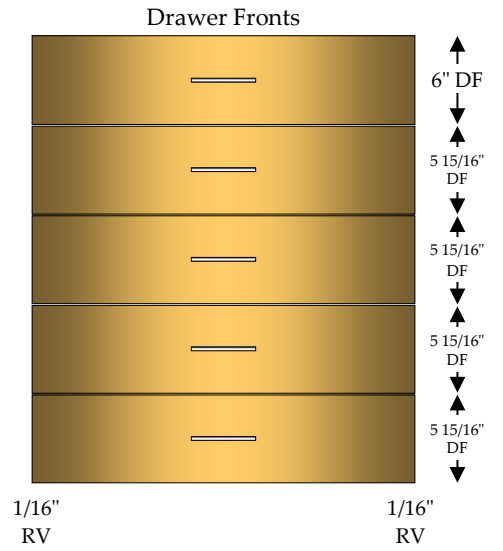

Doors, Drawer Fronts & Hardware Not Included In Catalog Price

B3D/2TD

Base 3 Drawer File / 2 Top Drawer

2 - 4" Top Drawers (2TD)

2 - 9" File Drawers (F-DRW)

Full Top, Double Partition Between Top Drawers

Doors, Drawer Fronts & Hardware Not Included In Catalog Price

B3DF/2TD

Base 4 Drawer

2 - 4" Drawers (DRW)

2 - 7" Drawers (DRW)

Doors, Drawer Fronts & Hardware Not Included In Catalog Price

Base 4 Drawer / 2 Top Drawer

2 - 4" Top Drawers (2TD)

1 - 4" Drawer (DRW)

2 - 7" Drawers (DRW)

Full Top, Double Partition Between Top Drawers

Doors, Drawer Fronts & Hardware Not Included In Catalog Price

B4D/2TD

Base 5 Drawer
5 - 4" Drawers (DRW)

B5D

Doors, Drawer Fronts & Hardware Not Included In Catalog Price

Base 5 Drawer / 2 Top Drawer

2 - 4" Top Drawers (2TD)

4 - 4" Drawers (DRW)

Full Top, Double Partition Between Top Drawers

Doors, Drawer Fronts & Hardware Not Included In Catalog Price

B5D/2TD

Base Microwave Drawer