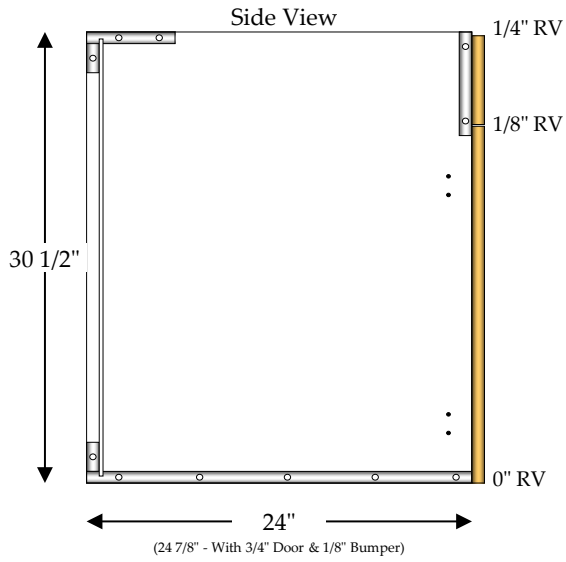

Base Sink 2 False Front Apron

1 - 7" Apron (Box material unless otherwise specified)

Specify Single Door Cabinets as **HL** or **HR**

Doors, Drawer Fronts & Hardware Not Included In Catalog Price

BS2FF/Apron