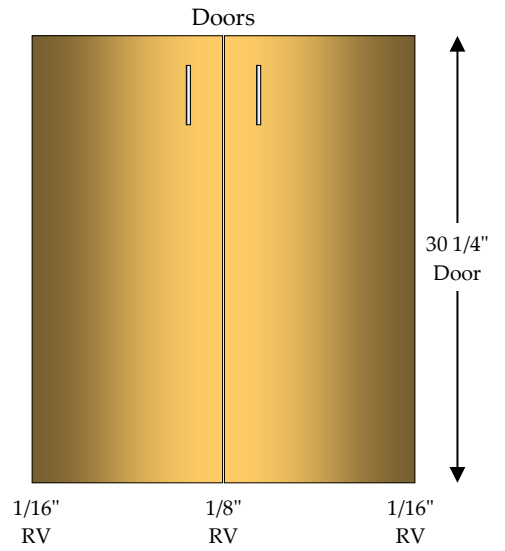

Item	Name	Page
	BSU	44
	BSFF	45
	BS2FF	46
	BSU/Apron	47
	BSFF/Apron	48
	BS2FF/Apron	49
	BSFF/45C	50
	BU/45C	51
	BU/90C	52
	BU/BCL	53
	BU/BCR	54
	BTD/BCL	55
	BTD/BCR	56
	BU/Tray	57
	BTD/Tray	58

Base Unit
1 - Adjustable Shelf (AS)

Specify Single Door Cabinets as **HL** or **HR**

Doors, Drawer Fronts & Hardware Not Included In Catalog Price

Base Unit / Roll Out

2 - 4" Roll Outs (RO)

BU/RO

Roll Outs include 1" spacer blocks

Specify Single Door Cabinets as **HL** or **HR**

Doors, Drawer Fronts & Hardware Not Included In Catalog Price

Base Top Drawer

1 - 4" Drawer (DRW)

1 - Adjustable Shelf (AS)

Specify Single Door Cabinets as **HL** or **HR**

Doors, Drawer Fronts & Hardware Not Included In Catalog Price

Base Top Drawer / Roll Out

1 - 4" Drawer (DRW)

2 - 4" Roll Outs (RO)

Roll Outs include 1" spacer blocks

Specify Single Door Cabinets as **HL** or **HR**

Doors, Drawer Fronts & Hardware Not Included In Catalog Price