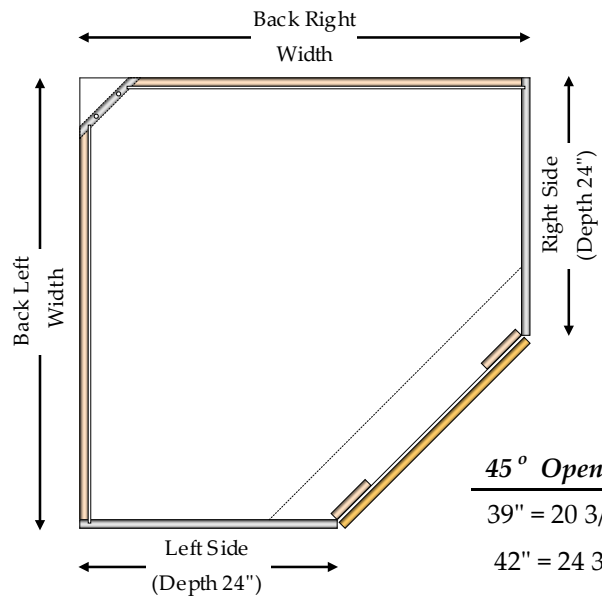

Base Sink False Front / 45° Corner

BSFF/45C

2 - Particle Board Blocks to Mount False Front
Mid Spreader requires customer placement

Specify Single Door Cabinets as **HL** or **HR**

Doors, Drawer Fronts & Hardware Not Included In Catalog Price

45° Opening

39" = 20 3/16"

42" = 24 3/8"

45" = 28 5/8"

48" = 32 7/8"