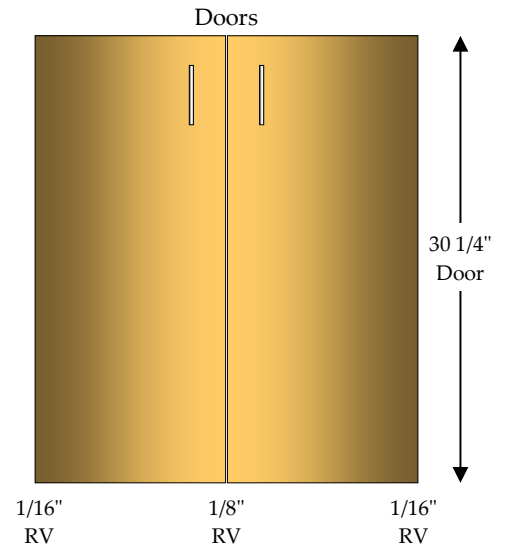

Base Cabinets (30 1/2" High x 24" Deep)

Item	Name	Page
	BU	29
	BU/RO	30
	BTD	31
	BTD/RO	32
	B2TD	33
	B2TD/RO	34
	B3D	35
	B3DF	36
	B3D/2TD	37
	B3DF/2TD	38
	B4D	39
	B4D/2TD	40
	B5D	41
	B5D/2TD	42
	BMD	43

Item	Name	Page
	BSU	44
	BSFF	45
	BS2FF	46
	BSU/Apron	47
	BSFF/Apron	48
	BS2FF/Apron	49
	BSFF/45C	50
	BU/45C	51
	BU/90C	52
	BU/BCL	53
	BU/BCR	54
	BTD/BCL	55
	BTD/BCR	56
	BU/Tray	57
	BTD/Tray	58

Base Unit
1 - Adjustable Shelf (AS)

Specify Single Door Cabinets as **HL** or **HR**

Doors, Drawer Fronts & Hardware Not Included In Catalog Price

Base Unit / Roll Out

2 - 4" Roll Outs (RO)

BU/RO

Roll Outs include 1" spacer blocks

Specify Single Door Cabinets as **HL** or **HR**