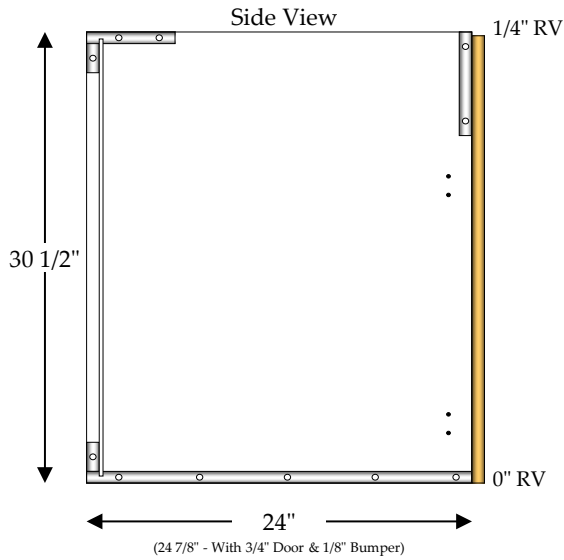

Base 5 Drawer / 2 Top Drawer

2 - 4" Top Drawers (2TD)

4 - 4" Drawers (DRW)

Full Top, Double Partition Between Top Drawers

Doors, Drawer Fronts & Hardware Not Included In Catalog Price

B5D/2TD

Base Microwave Drawer

1-9" Drawer (DRW)

1-Fixed Shelf (FS)

Specify Microwave Opening for FS Placement
Specify Drawer Front Overlay on FS for DF Size

Doors, Drawer Fronts & Hardware Not Included In Catalog Price

Base Sink 2 False Front

1 - 7" Apron (Box material unless otherwise specified)
Top Hinge (Bore Doors 9" on Center)

Specify Single Door Cabinets as **HL** or **HR**

Doors, Drawer Fronts & Hardware Not Included In Catalog Price

BSU/Apron