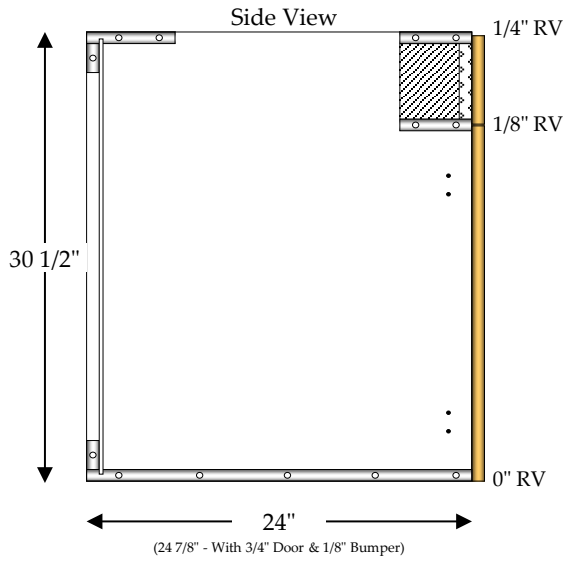

Base Sink 2 False Front

BS2FF

Double Partition Between False Fronts
4 - Particle Board Blocks to Mount False Front

Specify Single Door Cabinets as **HL** or **HR**

Doors, Drawer Fronts & Hardware Not Included In Catalog Price