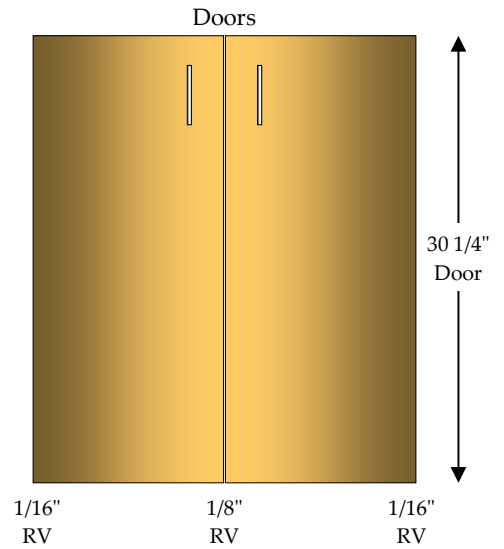

Base 5 Drawer / 2 Top Drawer

2 - 4" Top Drawers (2TD)

4 - 4" Drawers (DRW)

Full Top, Double Partition Between Top Drawers

Doors, Drawer Fronts & Hardware Not Included In Catalog Price

B5D/2TD

Base Microwave Drawer

1-9" Drawer (DRW)

1-Fixed Shelf (FS)

Specify Microwave Opening for FS Placement
Specify Drawer Front Overlay on FS for DF Size

Doors, Drawer Fronts & Hardware Not Included In Catalog Price

Base Sink 2 False Front

BS2FF

Double Partition Between False Fronts
4 - Particle Board Blocks to Mount False Front

Specify Single Door Cabinets as **HL** or **HR**

Doors, Drawer Fronts & Hardware Not Included In Catalog Price

Base Sink Unit Apron

1 - 7" Apron (Box material unless otherwise specified)
Top Hinge (Bore Doors 9" on Center)

Specify Single Door Cabinets as **HL** or **HR**

Doors, Drawer Fronts & Hardware Not Included In Catalog Price

BSU/Apron