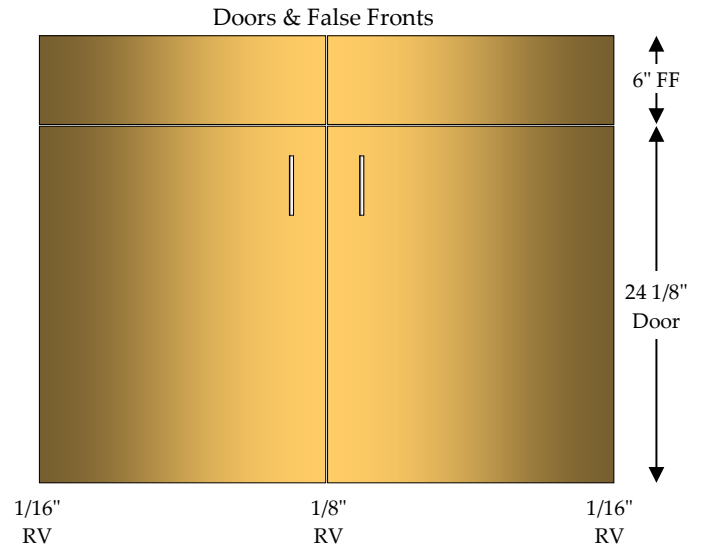

Base Sink 2 False Front

BS2FF

Double Partition Between False Fronts
4 - Particle Board Blocks to Mount False Front

Specify Single Door Cabinets as **HL** or **HR**

Doors, Drawer Fronts & Hardware Not Included In Catalog Price