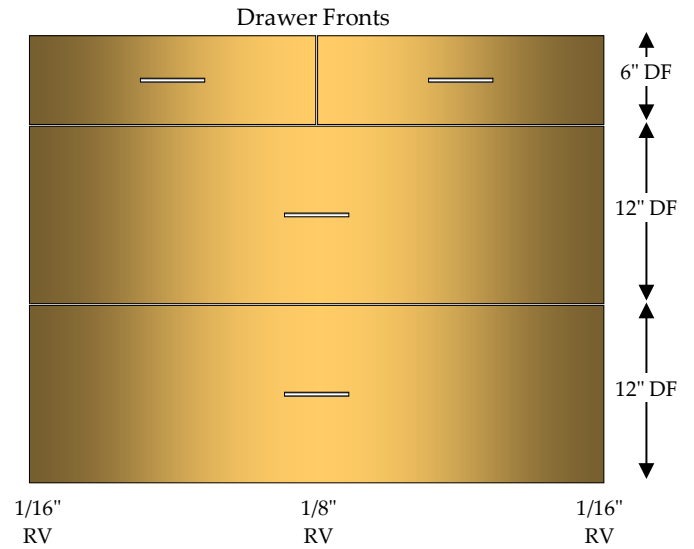

Base 2 Top Drawer / Roll Out

2 - 4" Top Drawers (2TD)

2 - 4" Roll Outs (RO)

Full Top, Double Partition Between Top Drawers

Roll Outs include 1" spacer blocks

Specify Single Door Cabinets as **HL** or **HR**

Doors, Drawer Fronts & Hardware Not Included In Catalog Price

B2TD/RO

Base 3 Drawer

- 1 - 4" Drawer (DRW)
- 2 - 10" Drawers (DRW)

Doors, Drawer Fronts & Hardware Not Included In Catalog Price

Base 3 Drawer File

1 - 4" Drawer (DRW)

2 - 9" File Drawers (F-DRW)

B3DF

Doors, Drawer Fronts & Hardware Not Included In Catalog Price

Base 3 Drawer / 2 Top Drawer

2 - 4" Top Drawers (2TD)

2 - 10" Drawers (DRW)

Full Top, Double Partition Between Top Drawers

Doors, Drawer Fronts & Hardware Not Included In Catalog Price

B3D/2TD

Base 3 Drawer File / 2 Top Drawer

2 - 4" Top Drawers (2TD)

2 - 9" File Drawers (F-DRW)

Full Top, Double Partition Between Top Drawers

Doors, Drawer Fronts & Hardware Not Included In Catalog Price