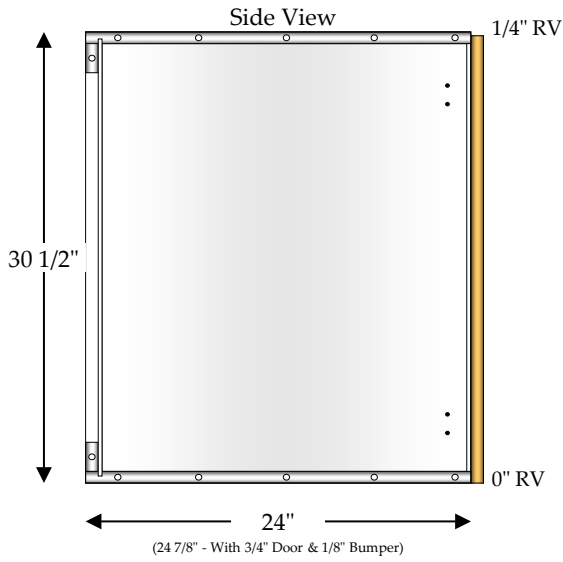

Base Unit / Tray

3/4" Partitions (1/4" Partitions with Dado Upon Request)

Full Top

Specify Single Door Cabinets as **HL** or **HR**

Doors, Drawer Fronts & Hardware Not Included In Catalog Price

BU/Tray

Base Top Drawer / Tray

1 - 4" Drawer (DRW)

3/4" Partitions (1/4" Partitions with Dado Upon Request)

1 - Fixed Shelf (FS)

Full Top

Specify Single Door Cabinets as **HL** or **HR**

Doors, Drawer Fronts & Hardware Not Included In Catalog Price