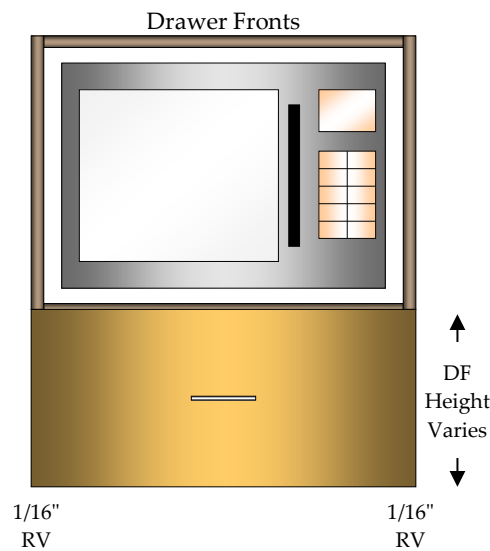

B3DF/2TD

Base 4 Drawer

2 - 4" Drawers (DRW)

2 - 7" Drawers (DRW)

Doors, Drawer Fronts & Hardware Not Included In Catalog Price

Base 4 Drawer / 2 Top Drawer

2 - 4" Top Drawers (2TD)

1 - 4" Drawer (DRW)

2 - 7" Drawers (DRW)

Full Top, Double Partition Between Top Drawers

Doors, Drawer Fronts & Hardware Not Included In Catalog Price

B4D/2TD

Base 5 Drawer
5 - 4" Drawers (DRW)

B5D

Doors, Drawer Fronts & Hardware Not Included In Catalog Price

Base 5 Drawer / 2 Top Drawer

2 - 4" Top Drawers (2TD)

4 - 4" Drawers (DRW)

Full Top, Double Partition Between Top Drawers

Doors, Drawer Fronts & Hardware Not Included In Catalog Price

B5D/2TD

Base Microwave Drawer

1-9" Drawer (DRW)

1-Fixed Shelf (FS)

Specify Microwave Opening for FS Placement
Specify Drawer Front Overlay on FS for DF Size

Doors, Drawer Fronts & Hardware Not Included In Catalog Price

Base Sink 2 False Front