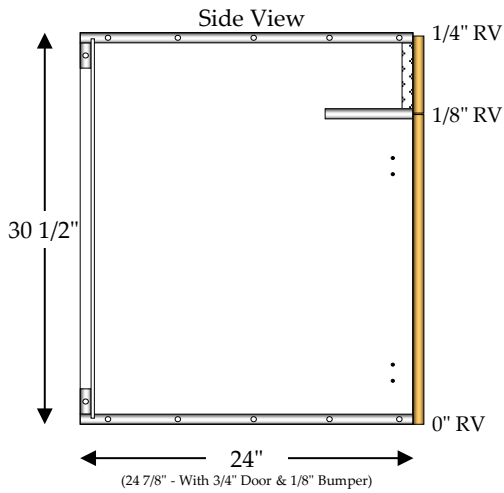

Base Sink False Front / 45° Corner

BSFF/45C

2 - Particle Board Blocks to Mount False Front
Mid Spreader requires customer placement

Specify Single Door Cabinets as **HL** or **HR**

Doors, Drawer Fronts & Hardware Not Included In Catalog Price

45° Opening

39" = 20 3/16"

42" = 24 3/8"

45" = 28 5/8"

48" = 32 7/8"