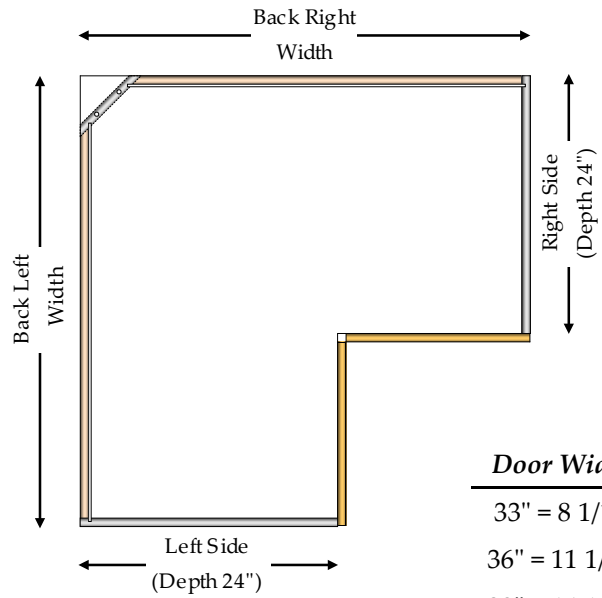

Base Unit / 90° Corner

1 - Adjustable Shelf (AS)

BU/90C

Specify Single Door Cabinets as **HL** or **HR**

Doors, Drawer Fronts & Hardware Not Included In Catalog Price

Door Width

- 33" = 8 1/16"
- 36" = 11 1/16"
- 39" = 14 1/16"
- 42" = 17 1/16"
- 45" = 20 1/16"
- 48" = 23 1/16"