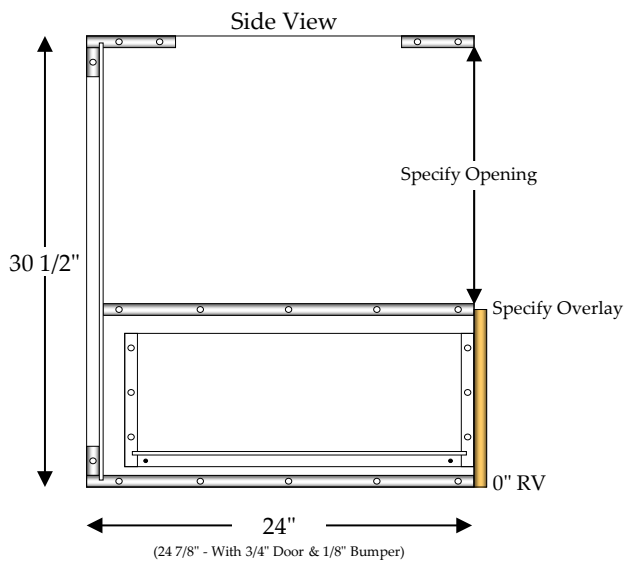

2 - 7" Drawers (DRW)

Full Top, Double Partition Between Top Drawers

Doors, Drawer Fronts & Hardware Not Included In Catalog Price

B4D/2TD

Base 5 Drawer
5 - 4" Drawers (DRW)

B5D

Doors, Drawer Fronts & Hardware Not Included In Catalog Price

Base 5 Drawer / 2 Top Drawer

2 - 4" Top Drawers (2TD)

4 - 4" Drawers (DRW)

Full Top, Double Partition Between Top Drawers

Doors, Drawer Fronts & Hardware Not Included In Catalog Price

B5D/2TD

Base Microwave Drawer

1-9" Drawer (DRW)

1-Fixed Shelf (FS)

Specify Microwave Opening for FS Placement
Specify Drawer Front Overlay on FS for DF Size

Doors, Drawer Fronts & Hardware Not Included In Catalog Price

Base Sink 2 False Front