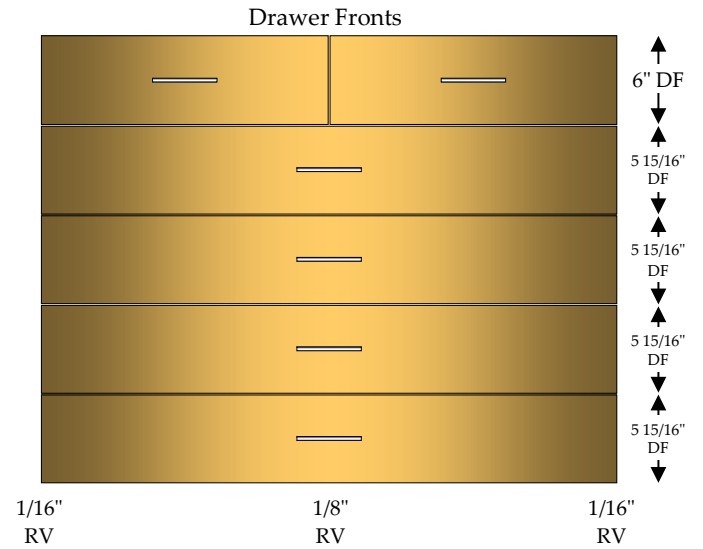

B3DF/2TD

Base 4 Drawer

2 - 4" Drawers (DRW)

2 - 7" Drawers (DRW)

Doors, Drawer Fronts & Hardware Not Included In Catalog Price

Base 4 Drawer / 2 Top Drawer

2 - 4" Top Drawers (2TD)

1 - 4" Drawer (DRW)

2 - 7" Drawers (DRW)

Full Top, Double Partition Between Top Drawers

Doors, Drawer Fronts & Hardware Not Included In Catalog Price

B4D/2TD

Base 5 Drawer
5 - 4" Drawers (DRW)

B5D

Doors, Drawer Fronts & Hardware Not Included In Catalog Price

Base 5 Drawer / 2 Top Drawer

2 - 4" Top Drawers (2TD)

4 - 4" Drawers (DRW)

Full Top, Double Partition Between Top Drawers

Doors, Drawer Fronts & Hardware Not Included In Catalog Price

B5D/2TD

Base Microwave Drawer

1-9" Drawer (DRW)

1-Fixed Shelf (FS)

Specify Microwave Opening for FS Placement
Specify Drawer Front Overlay on FS for DF Size

Doors, Drawer Fronts & Hardware Not Included In Catalog Price

Base Sink 2 False Front