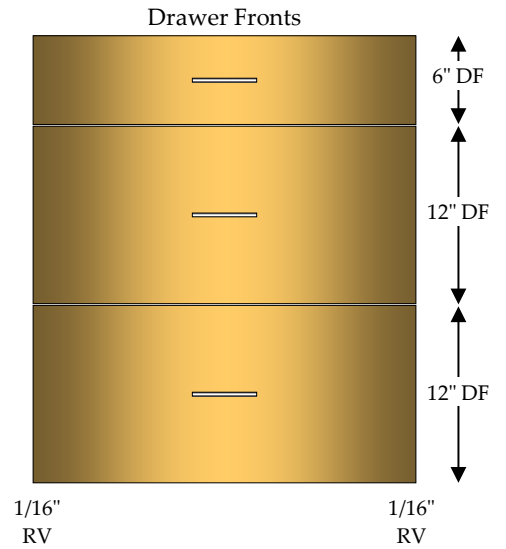

Base 2 Top Drawer / Roll Out

2 - 4" Top Drawers (2TD)

2 - 4" Roll Outs (RO)

Full Top, Double Partition Between Top Drawers

Roll Outs include 1" spacer blocks

Specify Single Door Cabinets as **HL** or **HR**

Doors, Drawer Fronts & Hardware Not Included In Catalog Price

B2TD/RO

Base 3 Drawer

- 1 - 4" Drawer (DRW)
- 2 - 10" Drawers (DRW)

Doors, Drawer Fronts & Hardware Not Included In Catalog Price

Base 3 Drawer File

1 - 4" Drawer (DRW)

2 - 9" File Drawers (F-DRW)

B3DF

Doors, Drawer Fronts & Hardware Not Included In Catalog Price

Base 3 Drawer / 2 Top Drawer

2 - 4" Top Drawers (2TD)

2 - 10" Drawers (DRW)

Full Top, Double Partition Between Top Drawers

Doors, Drawer Fronts & Hardware Not Included In Catalog Price

B3D/2TD

Base 3 Drawer File / 2 Top Drawer

2 - 4" Top Drawers (2TD)

2 - 9" File Drawers (F-DRW)

Full Top, Double Partition Between Top Drawers

Doors, Drawer Fronts & Hardware Not Included In Catalog Price