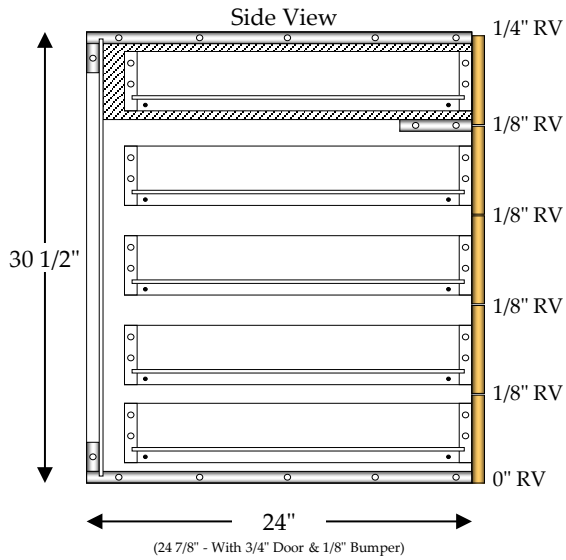

B3DF/2TD

Base 4 Drawer

2 - 4" Drawers (DRW)

2 - 7" Drawers (DRW)

Doors, Drawer Fronts & Hardware Not Included In Catalog Price

Base 4 Drawer / 2 Top Drawer

2 - 4" Top Drawers (2TD)

1 - 4" Drawer (DRW)

2 - 7" Drawers (DRW)

Full Top, Double Partition Between Top Drawers

Doors, Drawer Fronts & Hardware Not Included In Catalog Price

B4D/2TD

Base 5 Drawer
5 - 4" Drawers (DRW)

B5D

Doors, Drawer Fronts & Hardware Not Included In Catalog Price

Base 5 Drawer / 2 Top Drawer

2 - 4" Top Drawers (2TD)

4 - 4" Drawers (DRW)

Full Top, Double Partition Between Top Drawers

Doors, Drawer Fronts & Hardware Not Included In Catalog Price

B5D/2TD

Base Microwave Drawer

1-9" Drawer (DRW)

1-Fixed Shelf (FS)

Specify Microwave Opening for FS Placement
Specify Drawer Front Overlay on FS for DF Size

Doors, Drawer Fronts & Hardware Not Included In Catalog Price

Base Sink 2 False Front