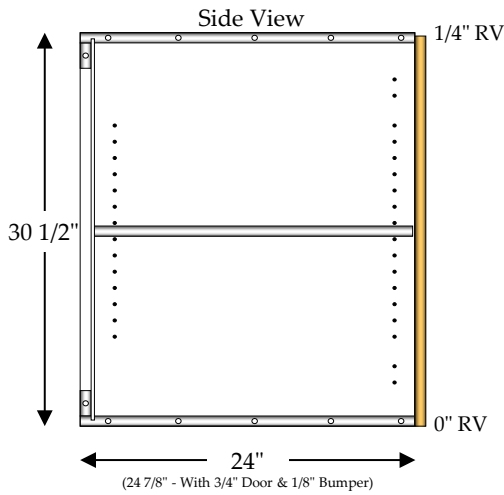

Base Unit / 90° Corner

1 - Adjustable Shelf (AS)

BU/90C

Specify Single Door Cabinets as **HL** or **HR**

Doors, Drawer Fronts & Hardware Not Included In Catalog Price

Door Width

- 33" = 8 1/16"
- 36" = 11 1/16"
- 39" = 14 1/16"
- 42" = 17 1/16"
- 45" = 20 1/16"
- 48" = 23 1/16"