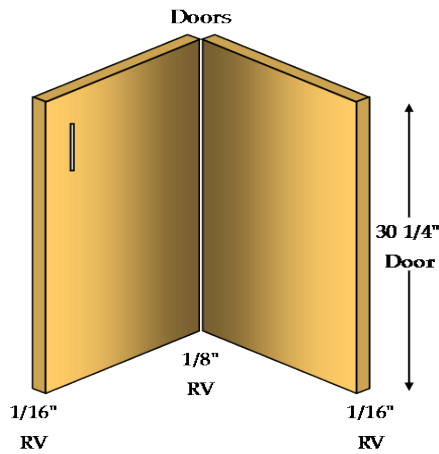

Base Top Drawer / Roll Out

1 - 4" Drawer (DRW)

2 - 4" Roll Outs (RO)

Roll Outs include 1" spacer blocks

Specify Single Door Cabinets as **HL** or **HR**

Doors, Drawer Fronts & Hardware Not Included In Catalog Price

45° Opening

39" = 20 3/16"

42" = 24 3/8"

45" = 28 5/8"

48" = 32 7/8"

Base Unit / 45° Corner
1 - Adjustable Shelf (AS)

BU/45C

Specify Single Door Cabinets as **HL** or **HR**

Doors, Drawer Fronts & Hardware Not Included In Catalog Price

45° Opening

33"	= 11 11/16"
36"	= 15 15/16"
39"	= 20 3/16"
42"	= 24 3/8"
45"	= 28 5/8"
48"	= 32 7/8"

Base Unit / 90° Corner

1 - Adjustable Shelf (AS)

BU/90C

Specify Single Door Cabinets as **HL** or **HR**

Doors, Drawer Fronts & Hardware Not Included In Catalog Price

Door Width

- 33" = 8 1/16"
- 36" = 11 1/16"
- 39" = 14 1/16"
- 42" = 17 1/16"
- 45" = 20 1/16"
- 48" = 23 1/16"