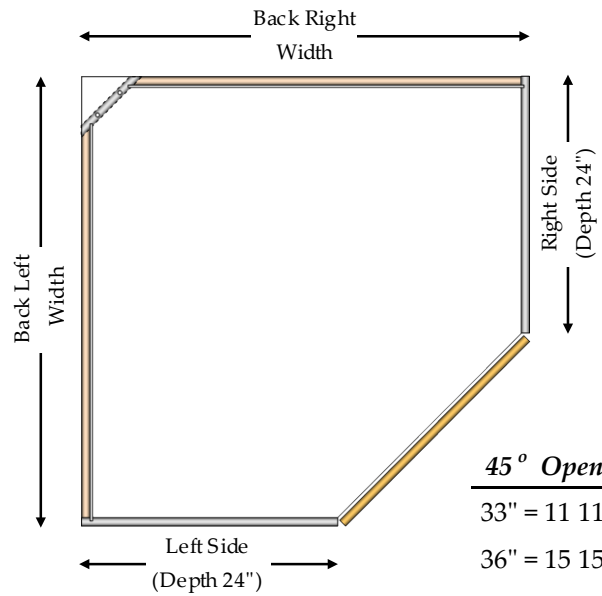

45° Opening

39" = 20 3/16"

42" = 24 3/8"

45" = 28 5/8"

48" = 32 7/8"

Base Unit / 45° Corner
1 - Adjustable Shelf (AS)

BU/45C

Specify Single Door Cabinets as **HL** or **HR**

Doors, Drawer Fronts & Hardware Not Included In Catalog Price

45° Opening

33"	= 11 11/16"
36"	= 15 15/16"
39"	= 20 3/16"
42"	= 24 3/8"
45"	= 28 5/8"
48"	= 32 7/8"

Base Unit / 90° Corner

1 - Adjustable Shelf (AS)