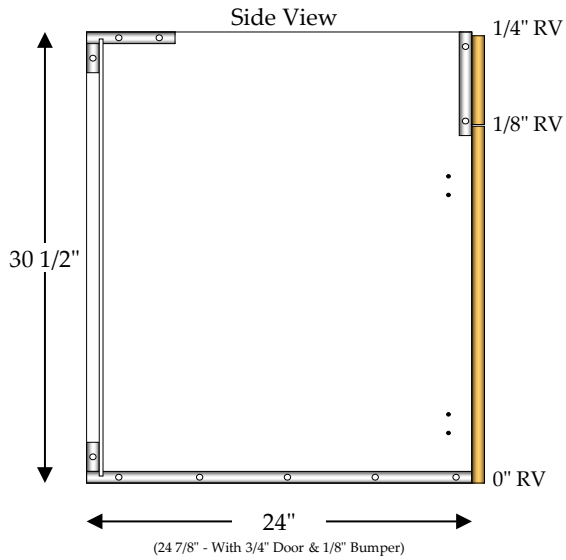

Base Sink False Front Apron

1 - 7" Apron (Box material unless otherwise specified)

Specify Single Door Cabinets as **HL** or **HR**

Doors, Drawer Fronts & Hardware Not Included In Catalog Price

BSFF/Apron