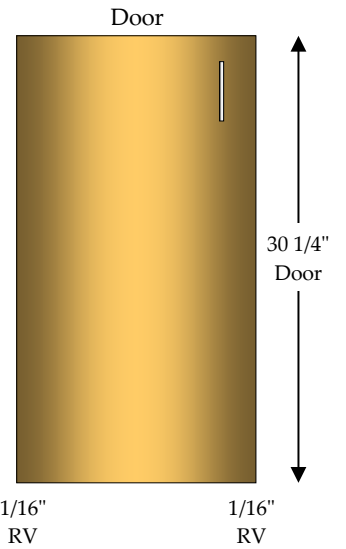

BU/90C

Specify Single Door Cabinets as **HL** or **HR**

Doors, Drawer Fronts & Hardware Not Included In Catalog Price

Door Width

- 33" = 8 1/16"
- 36" = 11 1/16"
- 39" = 14 1/16"
- 42" = 17 1/16"
- 45" = 20 1/16"
- 48" = 23 1/16"

Base Unit / Tray

3/4" Partitions (1/4" Partitions with Dado Upon Request)

Full Top

Specify Single Door Cabinets as **HL** or **HR**

Doors, Drawer Fronts & Hardware Not Included In Catalog Price

BU/Tray

Base Top Drawer / Tray

1 - 4" Drawer (DRW)

3/4" Partitions (1/4" Partitions with Dado Upon Request)

1 - Fixed Shelf (FS)

Full Top

Specify Single Door Cabinets as **HL** or **HR**

Doors, Drawer Fronts & Hardware Not Included In Catalog Price