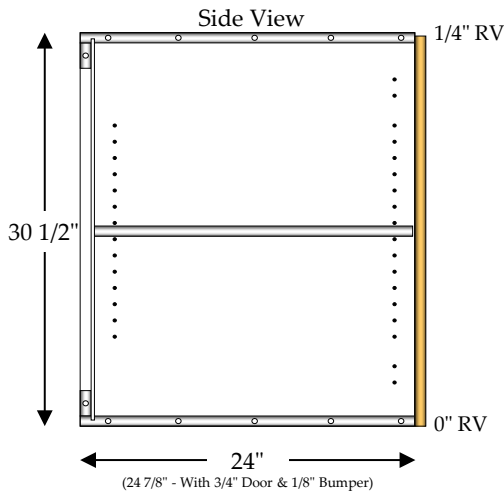

45° Opening

39" = 20 3/16"

42" = 24 3/8"

45" = 28 5/8"

48" = 32 7/8"

Base Unit / 45° Corner
1 - Adjustable Shelf (AS)

BU/45C

Specify Single Door Cabinets as **HL** or **HR**

Doors, Drawer Fronts & Hardware Not Included In Catalog Price

45° Opening

33"	= 11 11/16"
36"	= 15 15/16"
39"	= 20 3/16"
42"	= 24 3/8"
45"	= 28 5/8"
48"	= 32 7/8"

Base Unit / 90° Corner

1 - Adjustable Shelf (AS)